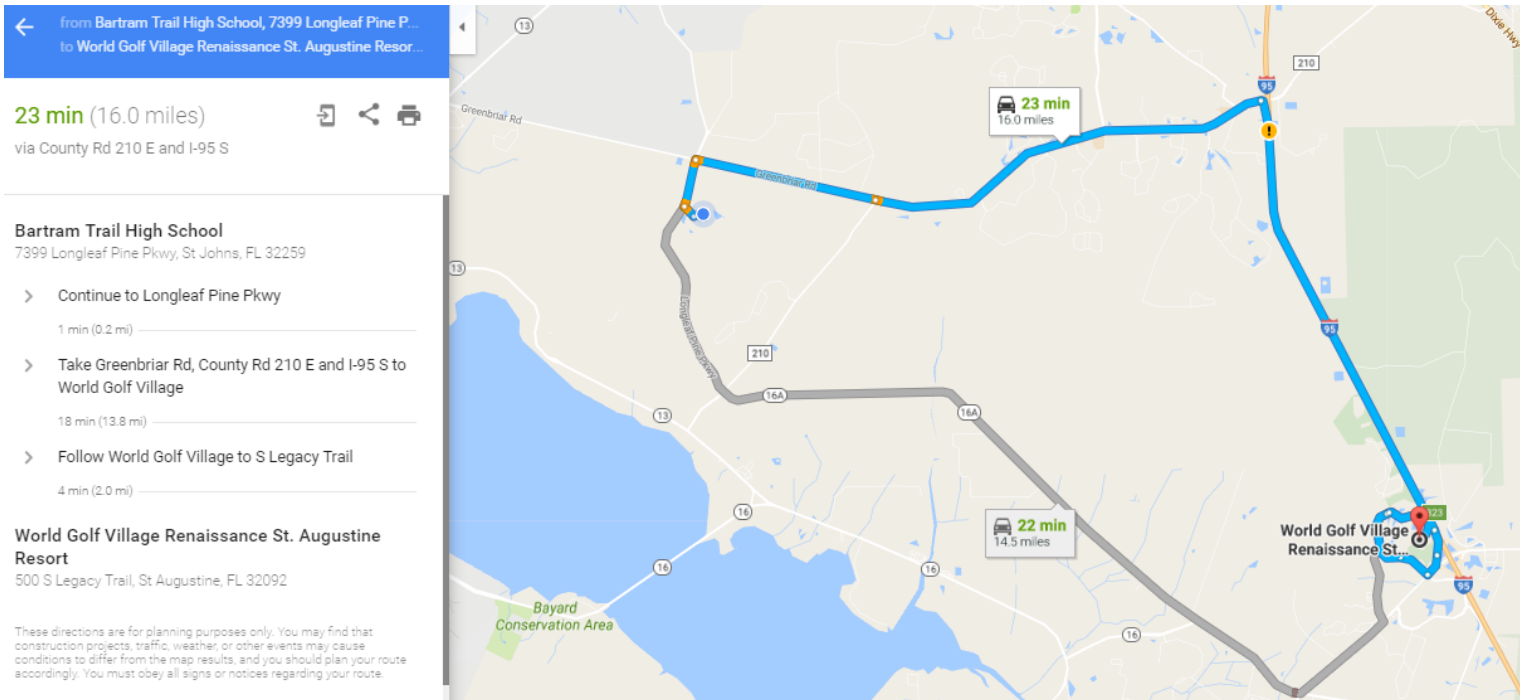

Prom 2025

Friday April 25th, 7:00-10:00pm

Directions and Information

The Renaissance at World Golf Village

500 S Legacy Trail, St. Augustine, FL 32029

Parking: Parking is included in your ticket price. It is most convenient to drive to the left upon entering the hotel lot, and park in the conference center parking lot. The doors to the conference center will be the only door for entrance/exit. The students may not enter/exit via the hotel lobby doors.

The event will take place in the Saint Augustine Ballroom.