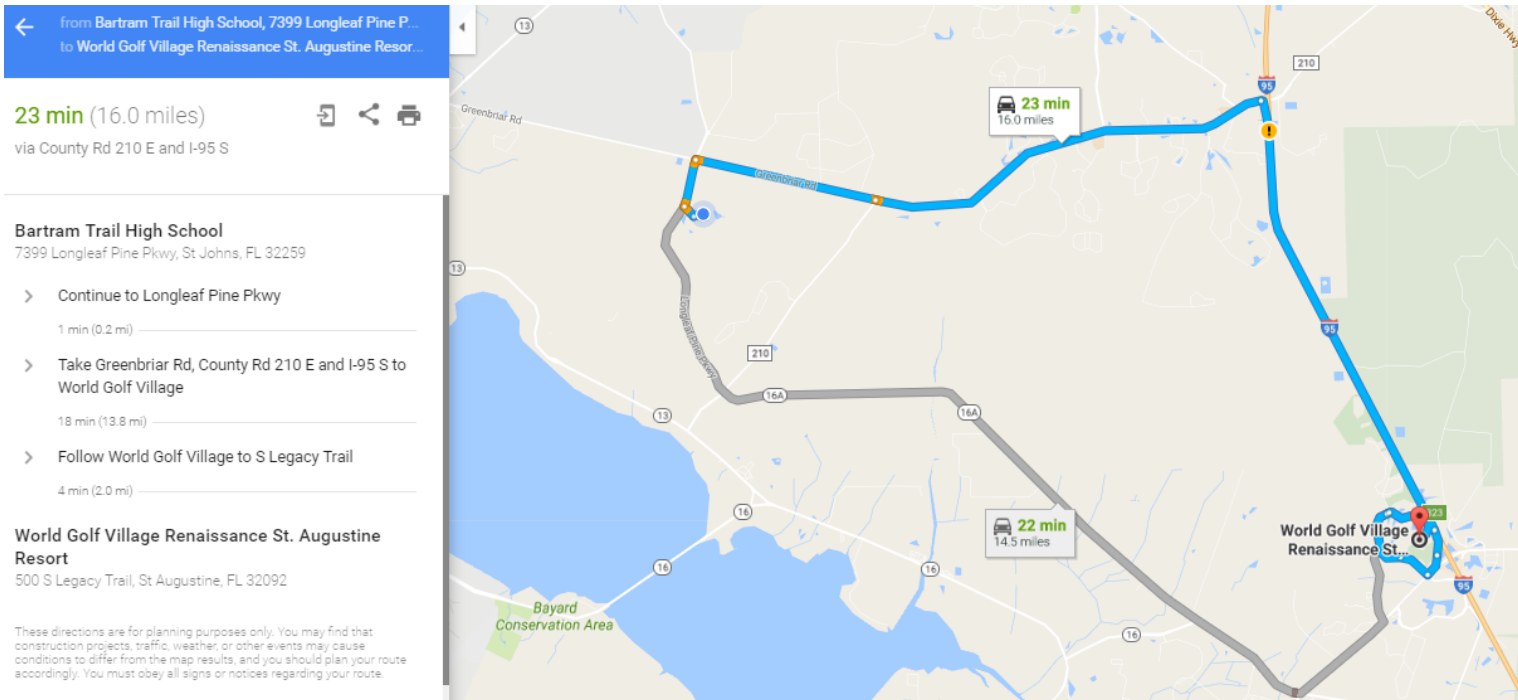

Prom 2024

Saturday April 20th, 7:00-10:00pm

Directions and Information

The Renaissance at World Golf Village

500 S Legacy Trail, St. Augustine, FL 32029

Parking: Parking is included in your ticket price. It is most convenient to drive to the left upon entering the hotel lot, and park in the conference center parking lot. The doors to the conference center will be the only door for entrance/exit. The students may not enter/exit via the hotel lobby doors.

The event will take place in the Saint Augustine Ballroom.