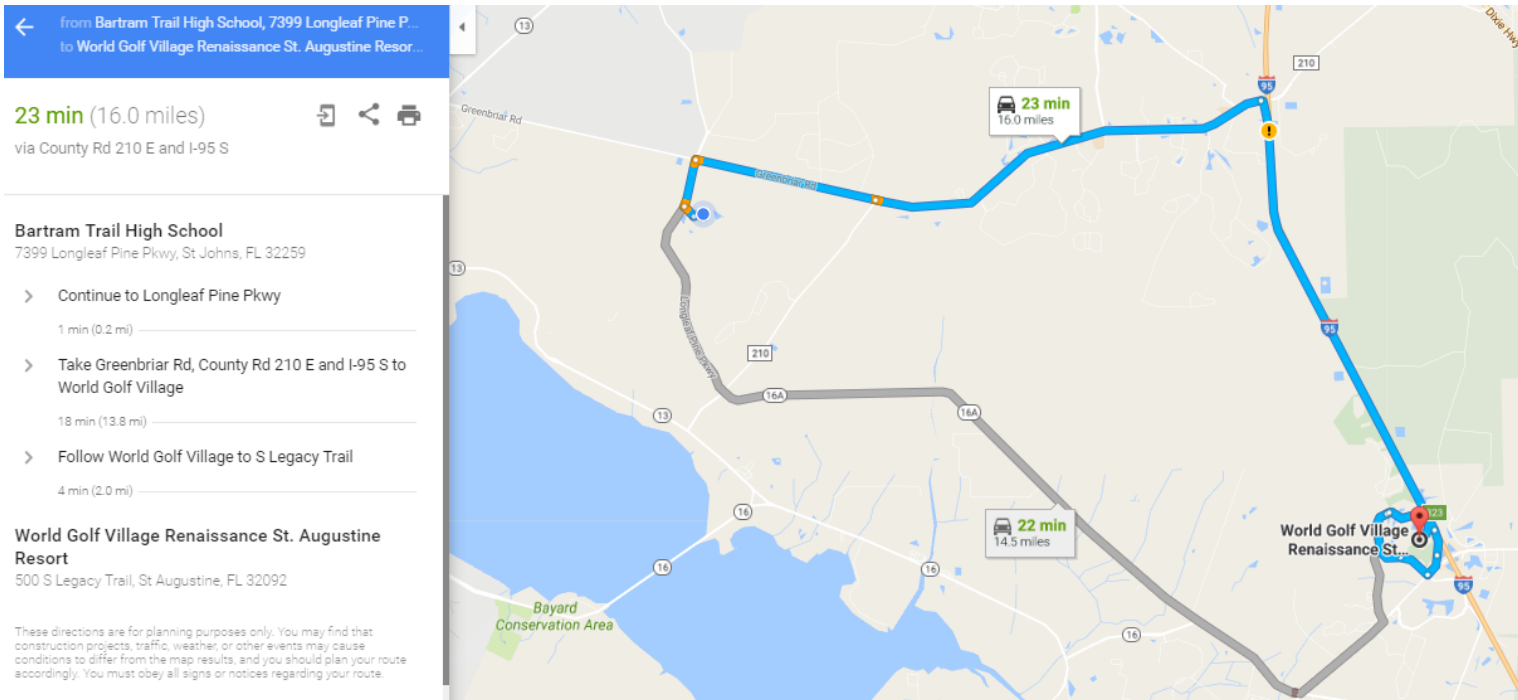

## Directions and Information

### The Renaissance at World Golf Village

500 S Legacy Trail, St. Augustine, FL 32029

**Parking:** Parking is included in your ticket price. It is most convenient to drive to the left upon entering the hotel lot, and park in the conference center parking lot. The doors to the conference center will be the only door for entrance/exit. The students may not enter/exit via the hotel lobby doors.