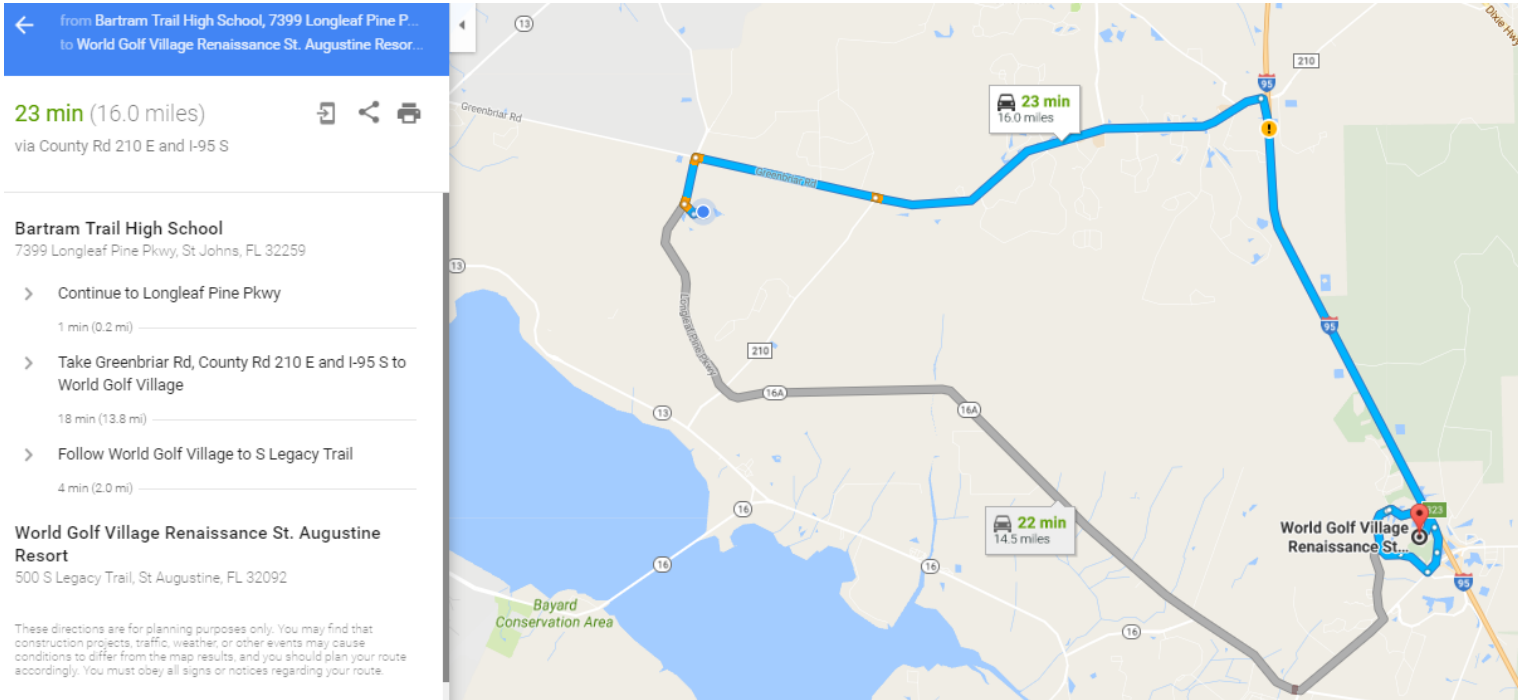

Prom 2018

Directions and Information

The Renaissance at World Golf Village

500 S Legacy Trail, St. Augustine, FL 32029

Parking: Parking is included in your ticket price. It is most convenient to drive to the left upon entering the hotel lot, and park in the conference center parking lot. The doors to the conference center will be the only door for entrance/exit. The students may not enter/exit via the hotel lobby doors.

The event will take place in the Saint Augustine Ballroom.