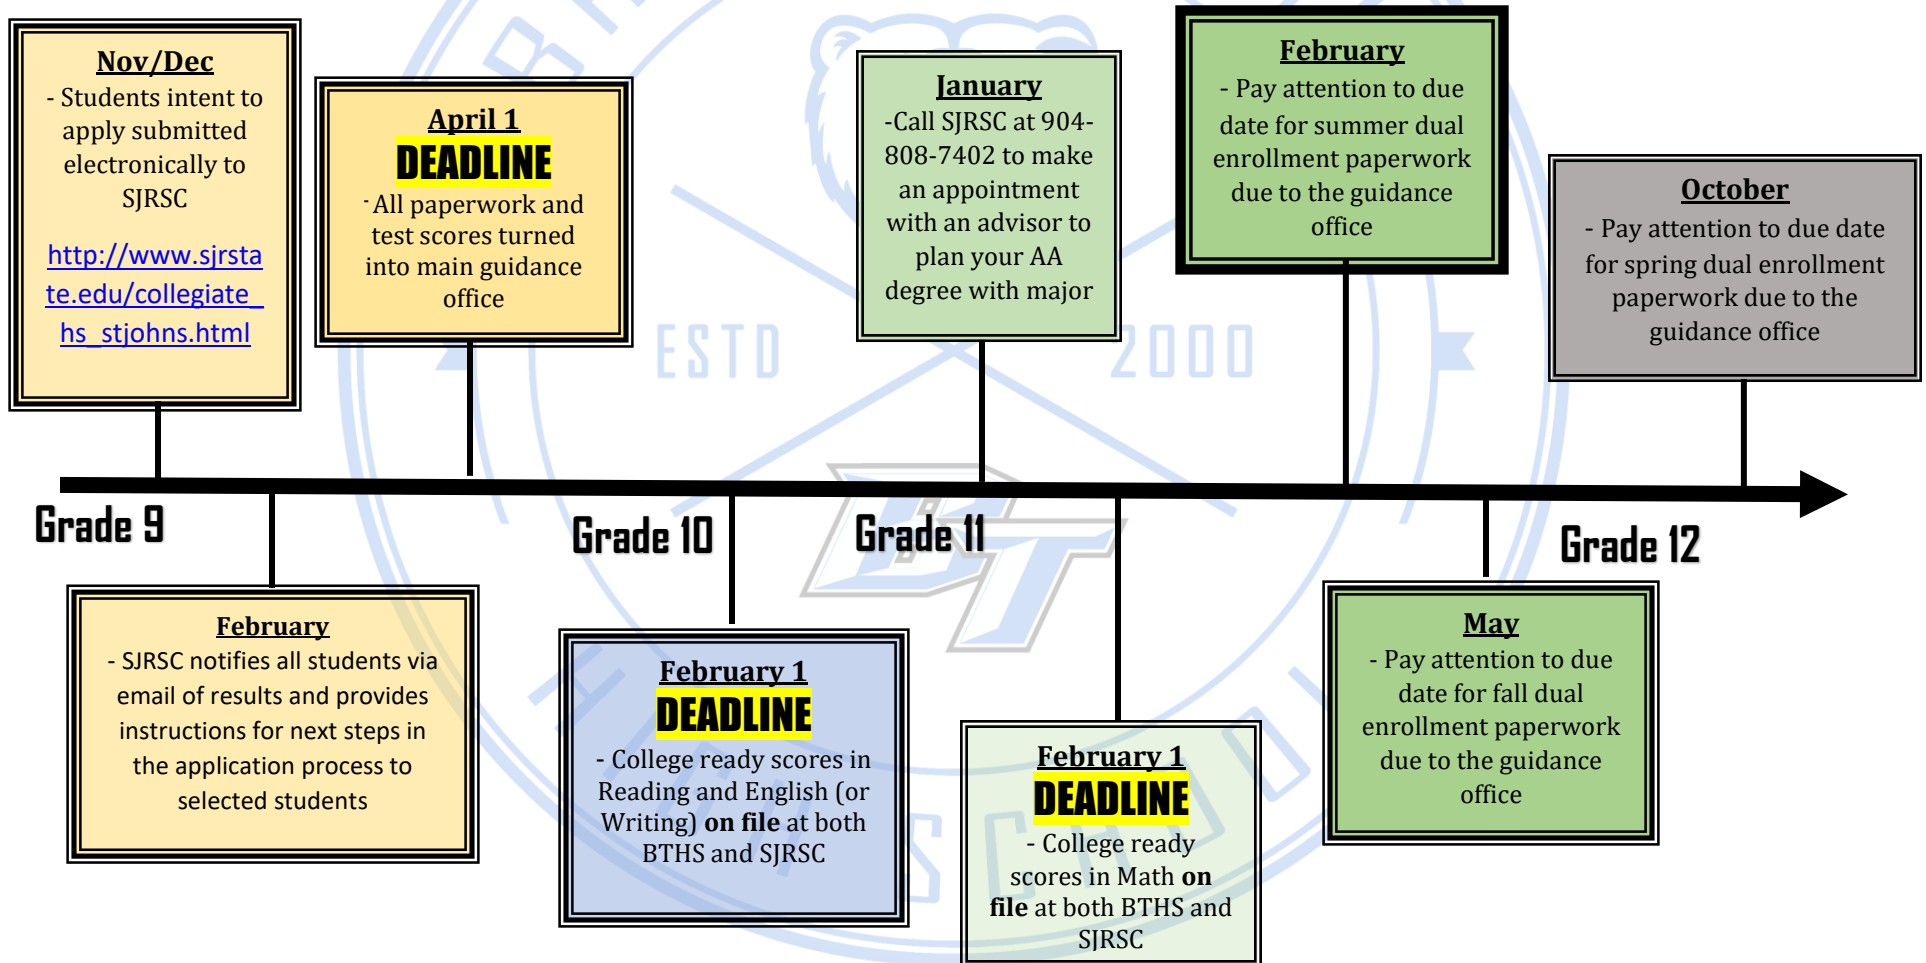

COLLEGIATE HIGH SCHOOL BTHS TIMELINE

All dual enrollment students, including Collegiate HS, must always maintain a 3.0 unweighted, cumulative GPA to continue taking college courses